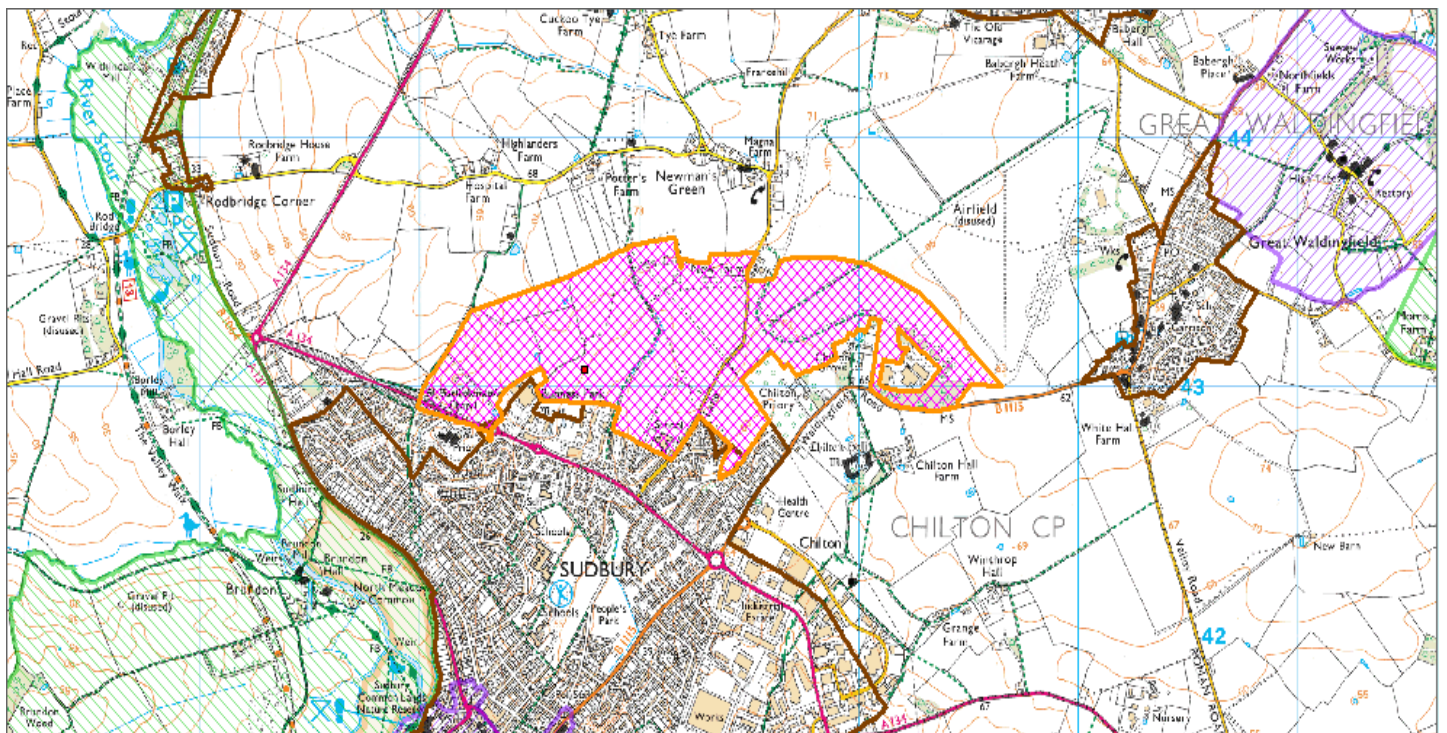

Application No: DC/22/02328

Parish: Sudbury

Location: Chilton Woods Mixed Development to North Of Woodhall Business Park, Sudbury, Suffolk

© Crown copyright and database rights 2021 Ordnance Survey 0100017810 & 0100023274.